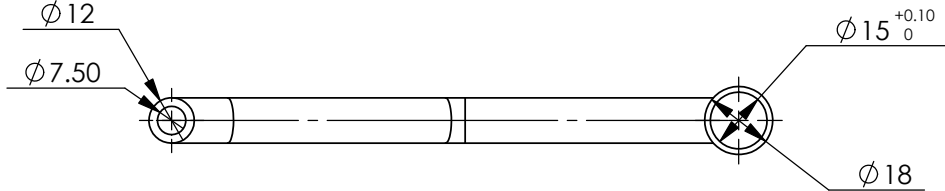

Rev.	Description	Signature	Date

Burrs free
Zinc plated

Projection Method			Signature	Date					
			Appv'd						
General Tolentance	0~3	+/-0.1	Chk'd		2007-3-31	Material	45#	Scale	1:2
	>3~6	+/-0.1	Drawn	Patrick.Zou	2007-3-31	Size	A4	Edition	01
SS-ISO2768-mk	>6~30	+/-0.2	Name	Crank Handle	Dwg No:	AT-0001			
	>30~120	+/-0.3							