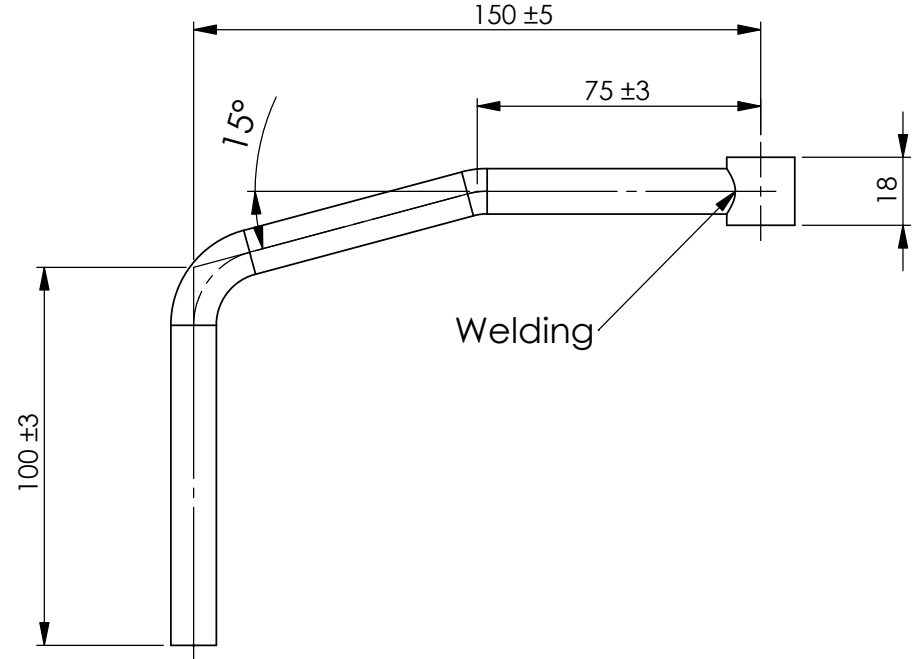

Rev.	Description	Signature	Date

Burrs free
Zinc plated

Projection Method			Signature	Date					
			Appv'd						
General Tolentance	0~3	+/-0.1	Chk'd		2007-3-31	Material	45#	Scale	1:2
	>3~6	+/-0.1	Drawn	Patrick.Zou	2007-3-31	Size	A4	Edition	01
SS-ISO2768-mk	>6~30	+/-0.2	Name	Crank Handle	Dwg No:	AT-0001			
	>30~120	+/-0.3							